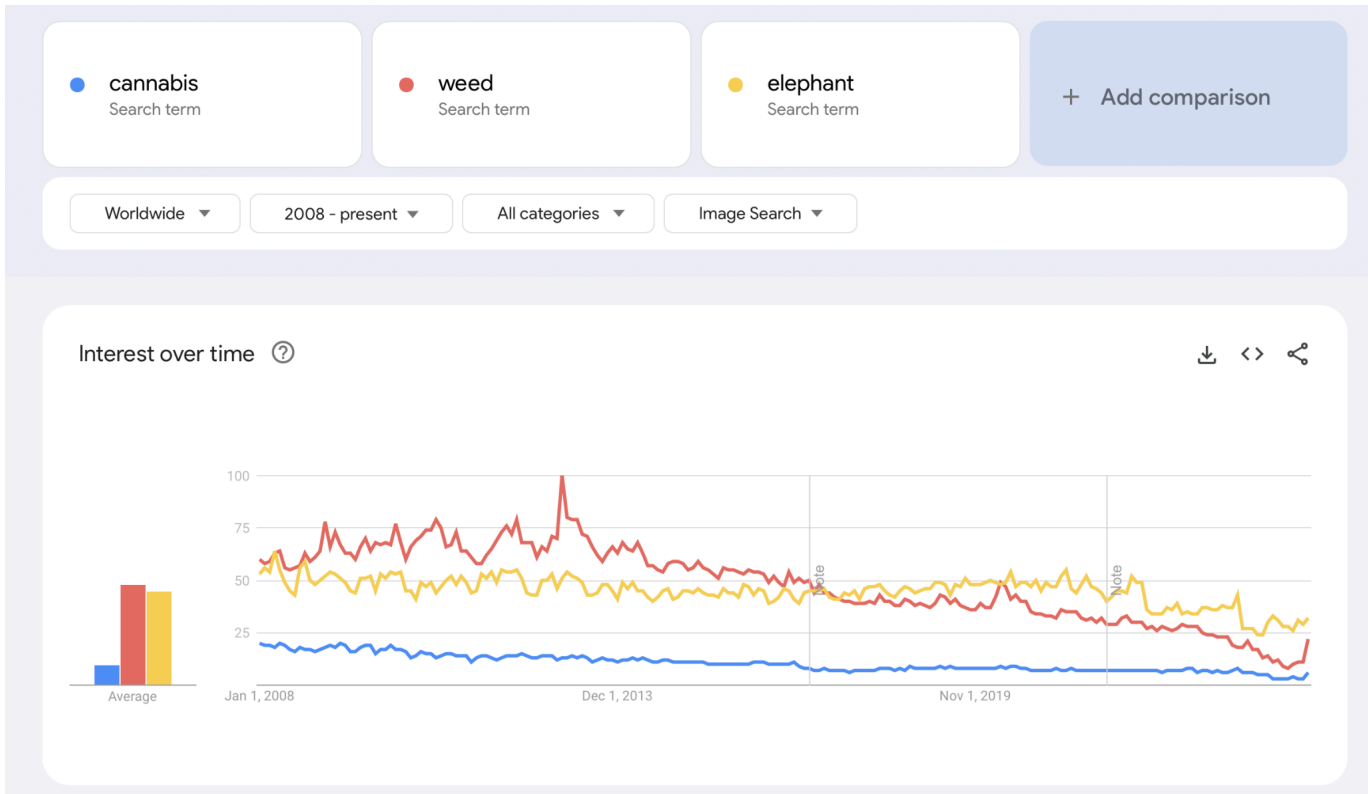

3.4 Google Trends Image Search