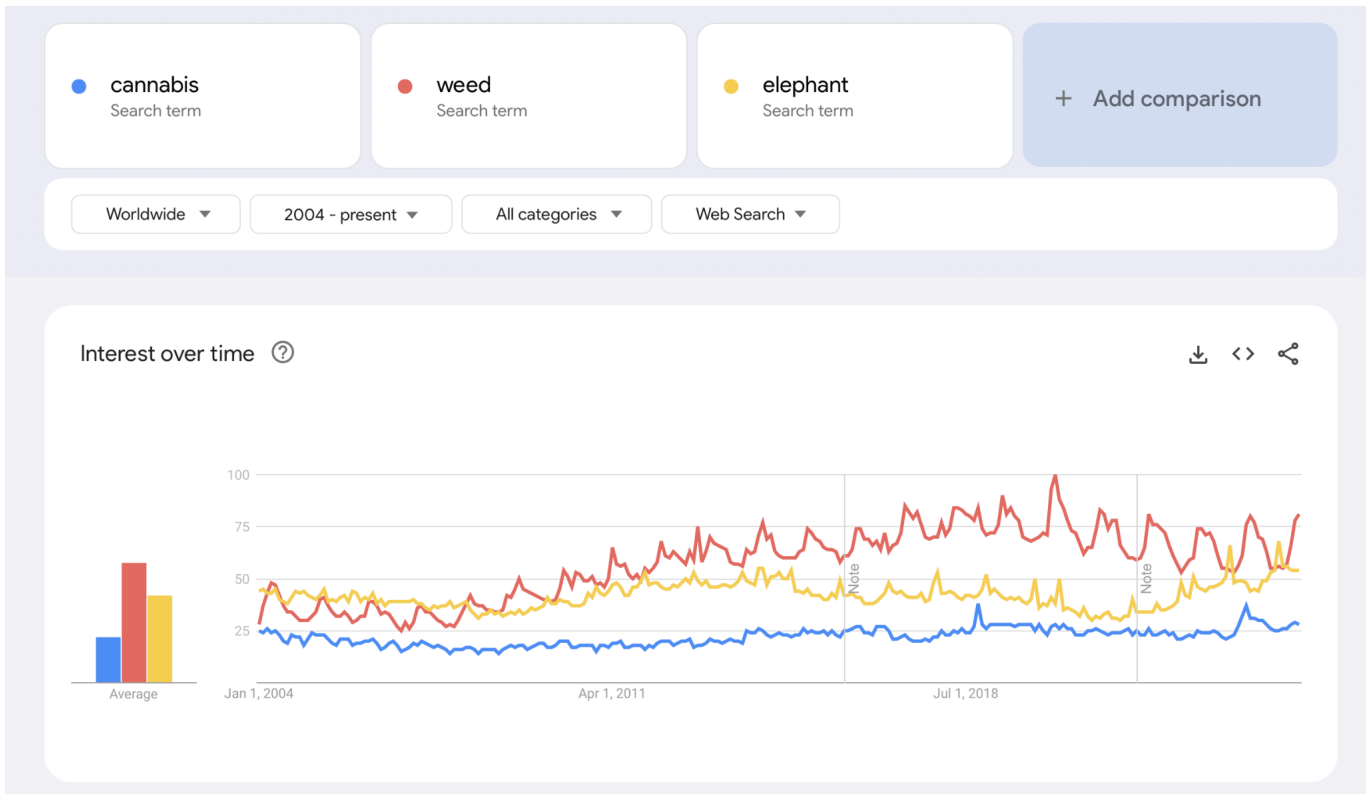

3.3 [Google Trends](#)